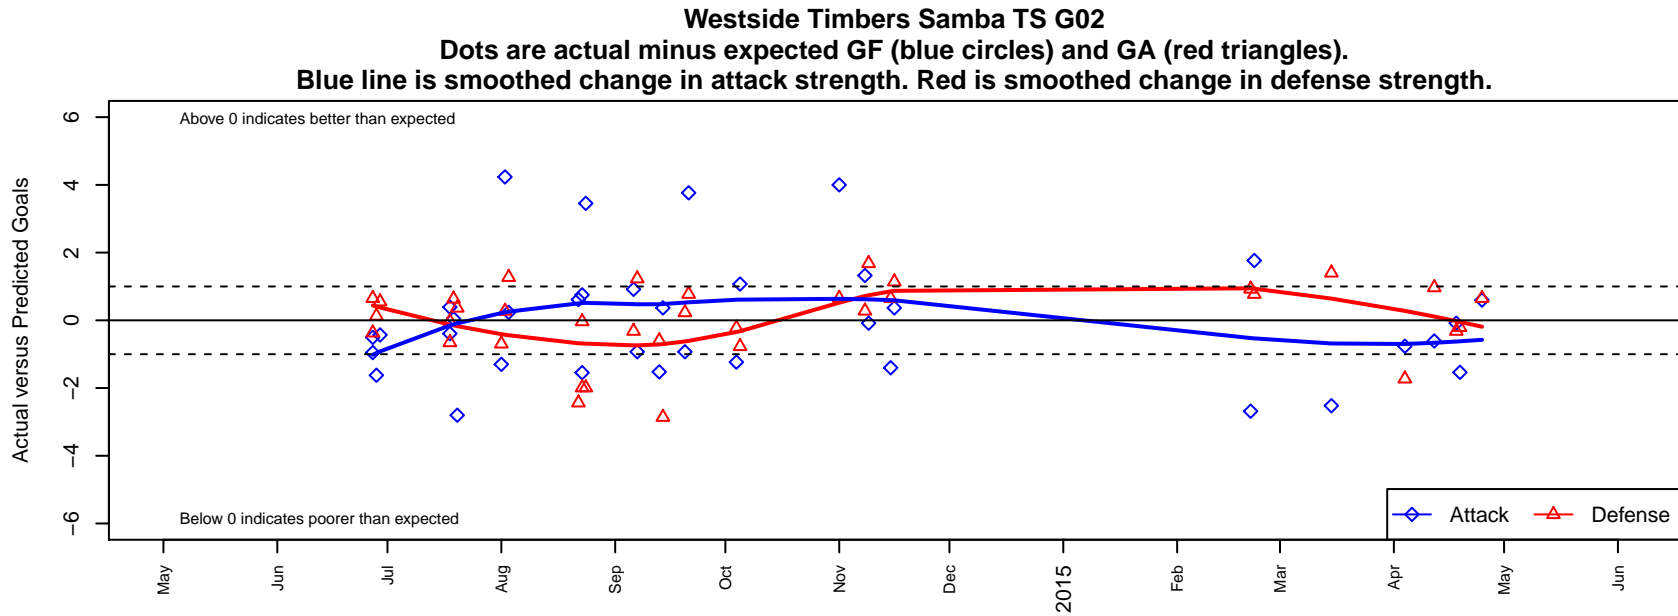

Westside Timbers Samba TS G02

Westside Timbers
 Beaverton, OR
 G02 total strength=666
 attack=0.7 defense=0.57
 fall league = PTT-B G02 Championship
 spr league = Spr OYS G02 Div 1

alt names used:
 WT GO2 Samba TS
 WESTSIDE TIMBERS TS '02 WT SAMBA TS (
 Westside Timbers G02 Samba TS
 Westside Timbers G02 Samba TS
 Westside Timbers G02 Samba TS
 Westside Timbers G02 Samba TS
 WT Samba TS

**attack and defense variance (black dot)
relative to other teams
and top 10 in region**

**attack and defense rating
relative to others at age
and all opponents in last 13 months**

Performance relative to 13 month average