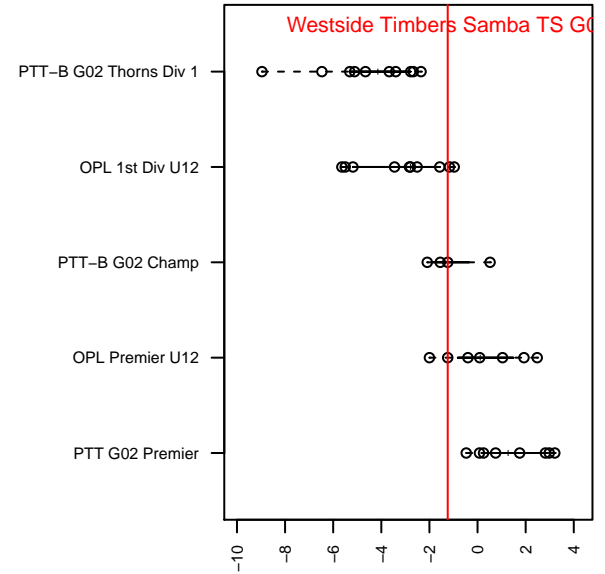

Westside Timbers Samba TS G02

Westside Timbers
 Beaverton, OR
 G02 total strength=666
 attack=0.7 defense=0.57
 fall league = PTT-B G02 Championship
 spr league = Spr OYS G02 Div 1

alt names used:
 WT GO2 Samba TS
 WESTSIDE TIMBERS TS '02 WT SAMBA TS (
 Westside Timbers G02 Samba TS
 Westside Timbers G02 Samba TS
 Westside Timbers G02 Samba TS
 Westside Timbers G02 Samba TS
 WT Samba TS

Venues played:
 2014 Clash At the Border Gold/Silver U12
 2014 Beaverton Cup GU12 Silver
 2014 Bend Premier Cup U12G SILVER U12
 2014 Summer Slam U12
 2014 PTT-B G02 Championship
 2014 OYS Presidents Cup G02
 2014 Spr OYS G02 Division 1

**attack and defense variance (black dot)
relative to other teams
and top 10 in region**

**attack and defense rating
relative to others at age
and all opponents in last 13 months**

Performance relative to 13 month average